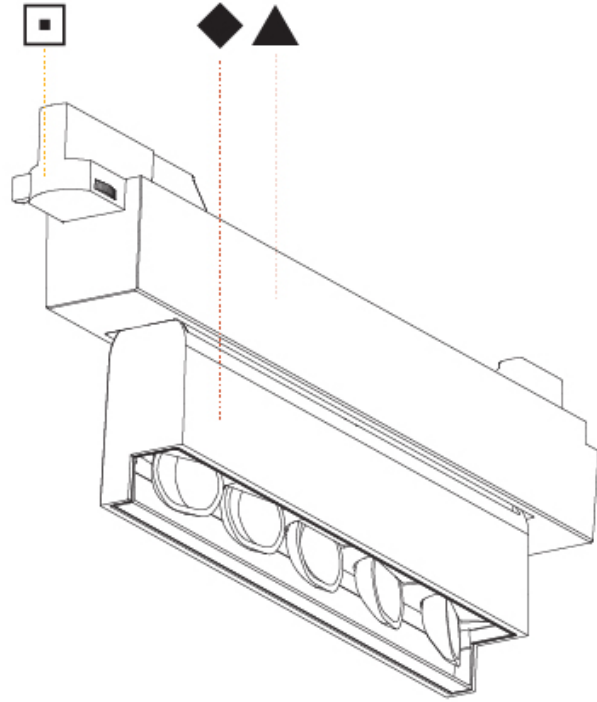

OPTICAL

Adjustability: Tilt 15°

RATINGS AND CERTIFICATIONS

Certified By: Certified for North American Standards
 IP rating: IP20

MAGIQ WALLWASH PLUS BLACK TRACK

A3T062-

PROJECT	_____
TYPE	_____
SPECIFIER	_____
QUANTITY	_____
DATE	_____